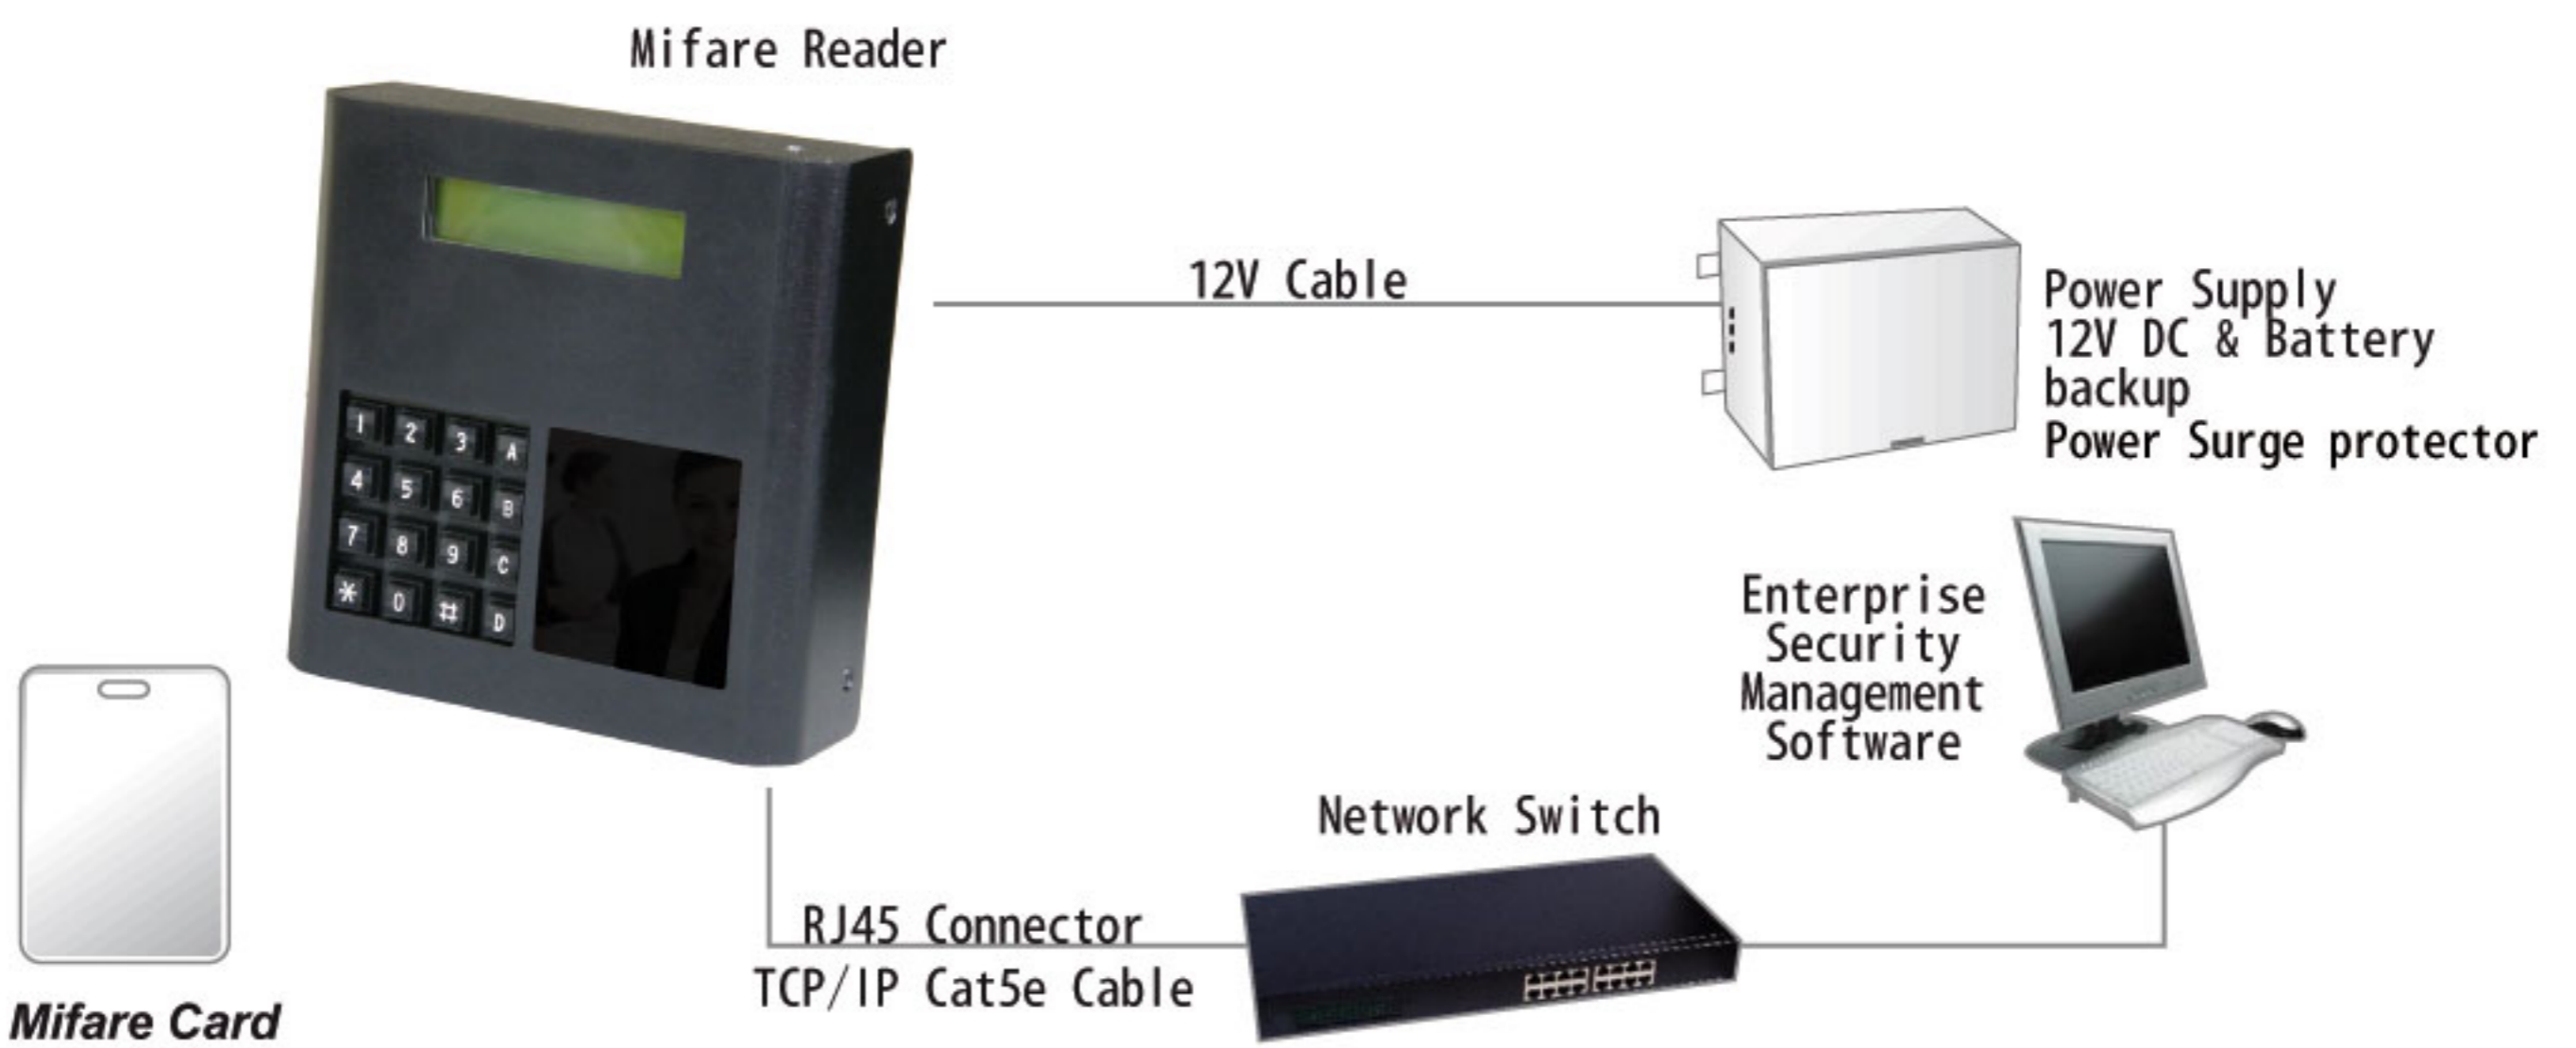

Access Control

Time Attendance

Accessories

EM Lock

Keyswitch

Break glass

Power Supply

Proximity Card