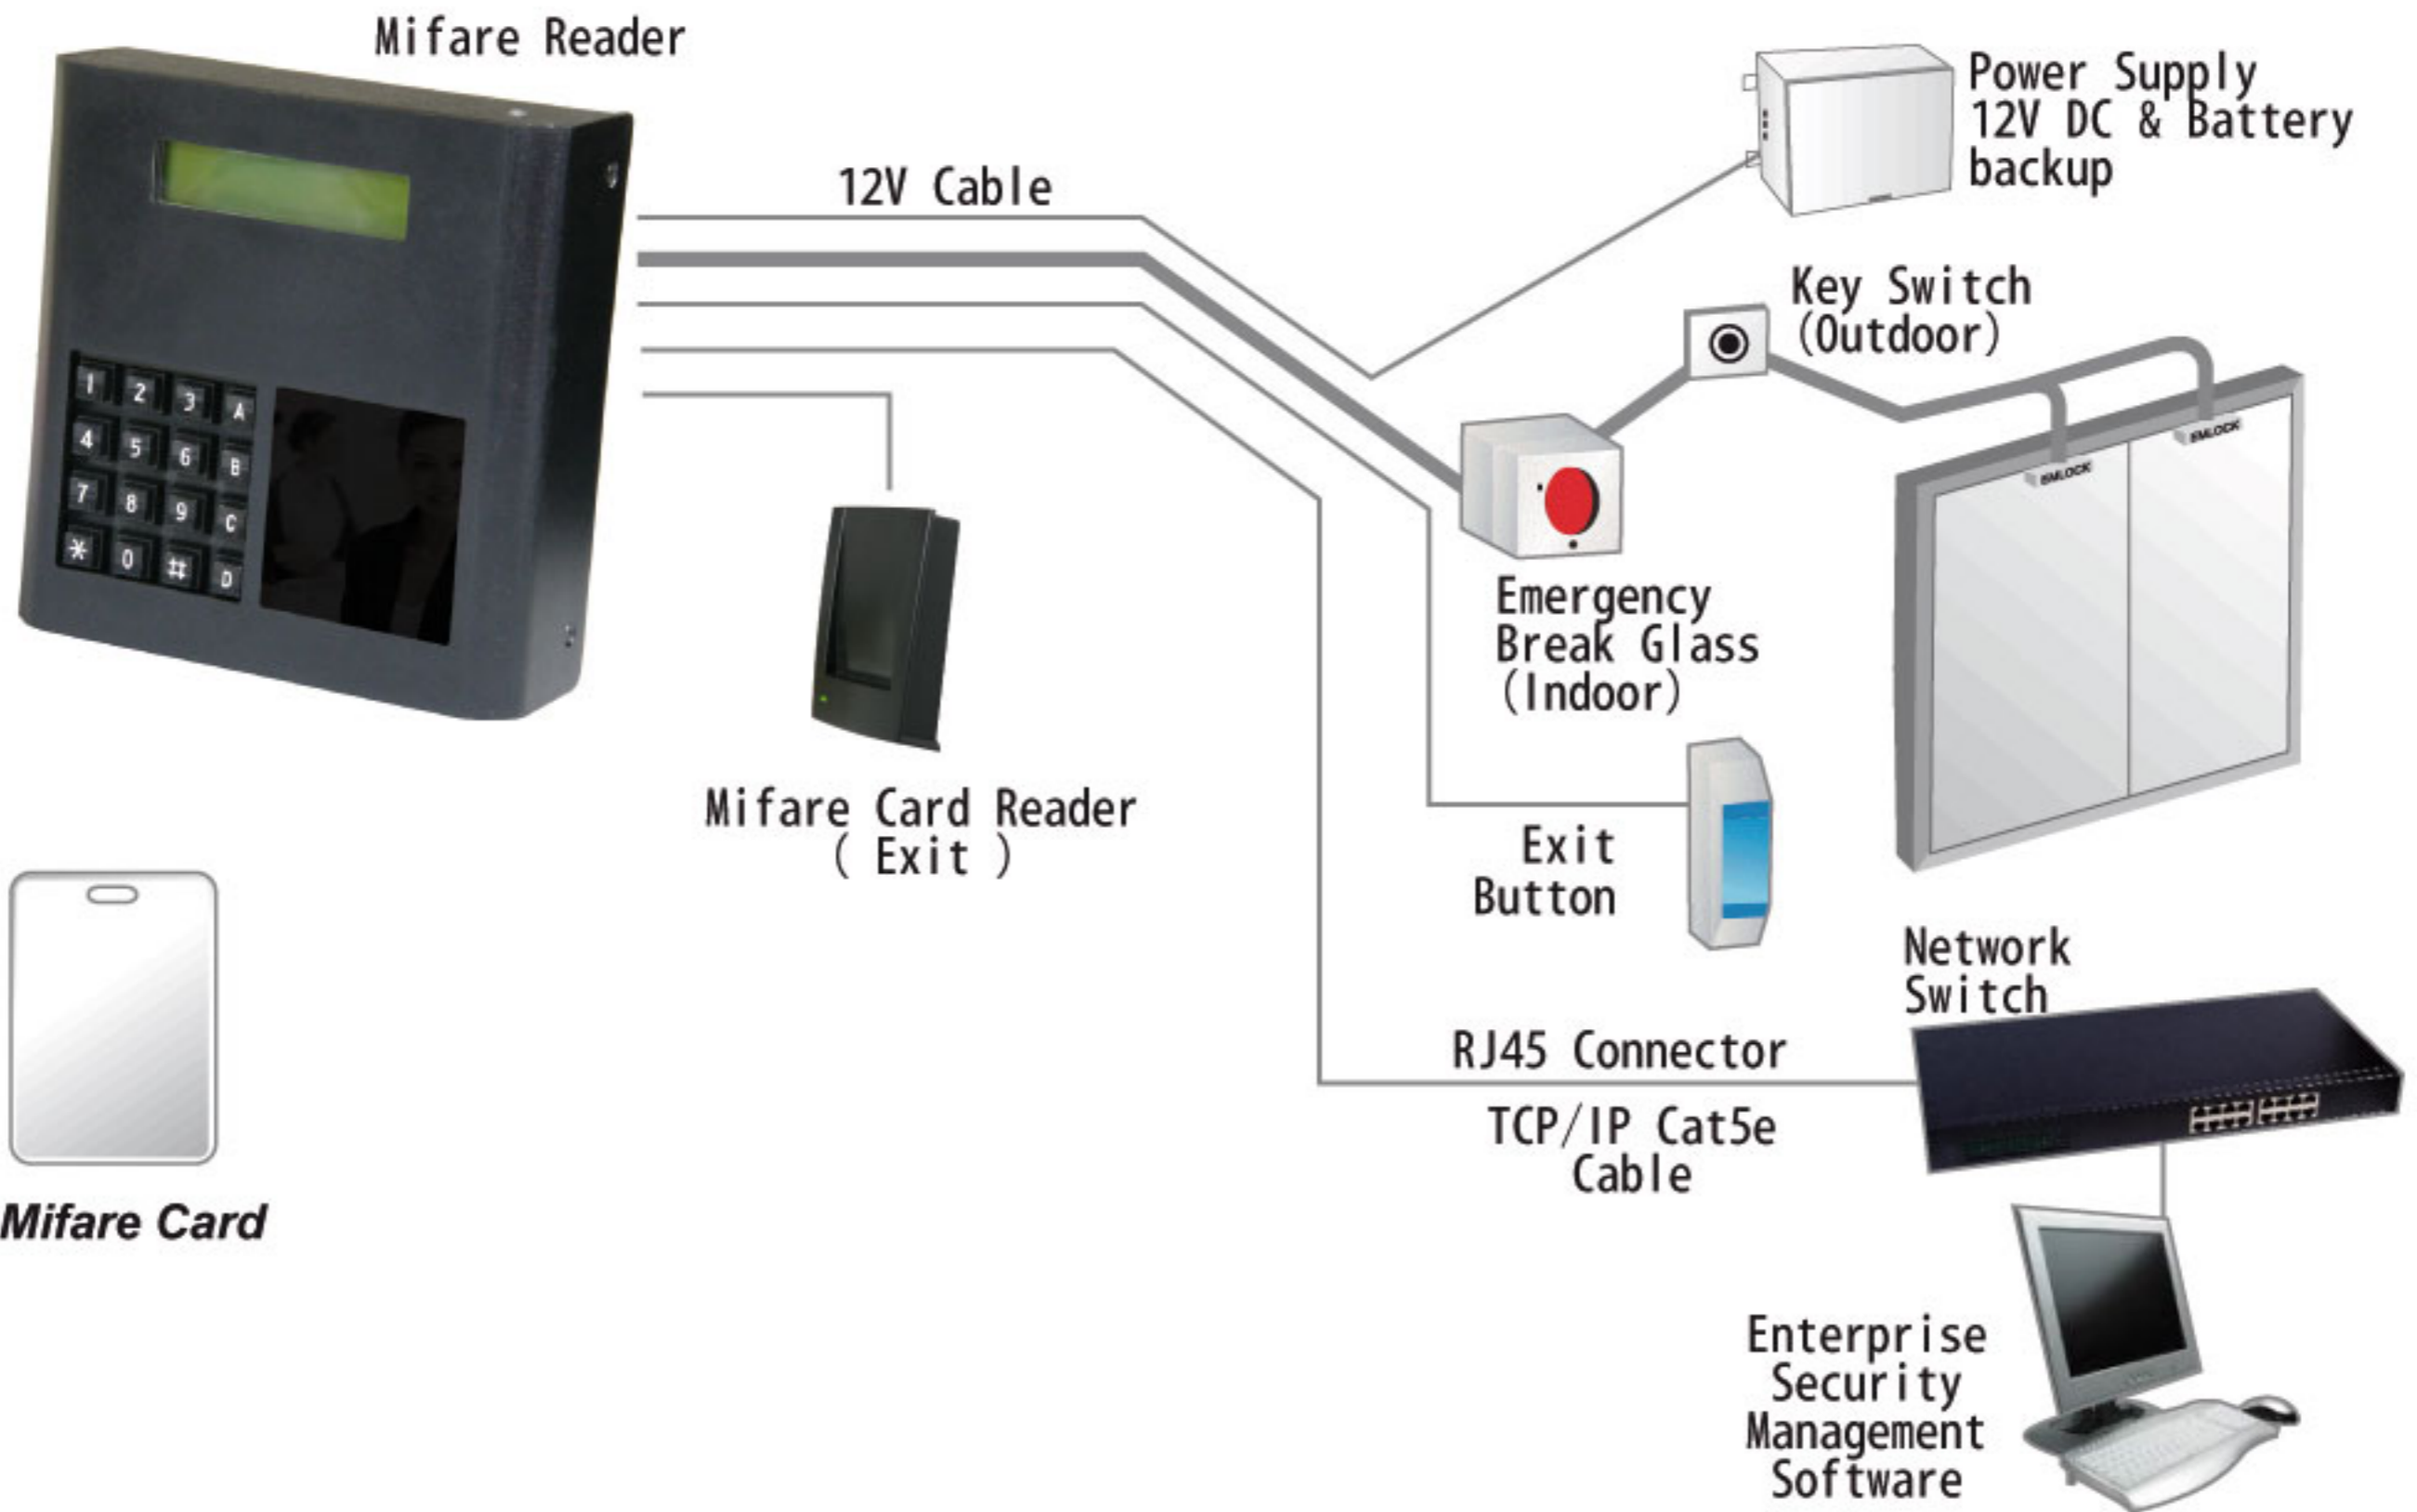

Access Control

Time Attendance

Accessories

EM Lock

Keyswitch

Break glass

Power Supply

Proximity Card